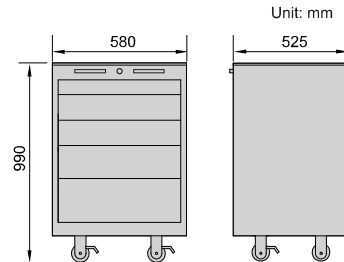

## MOVABLE TOOL CABINET

**7902-69**

- Each drawer can support 150kg

Code	Description	L×W×H
7902-69	Movable tool cabinet	580×525×990mm